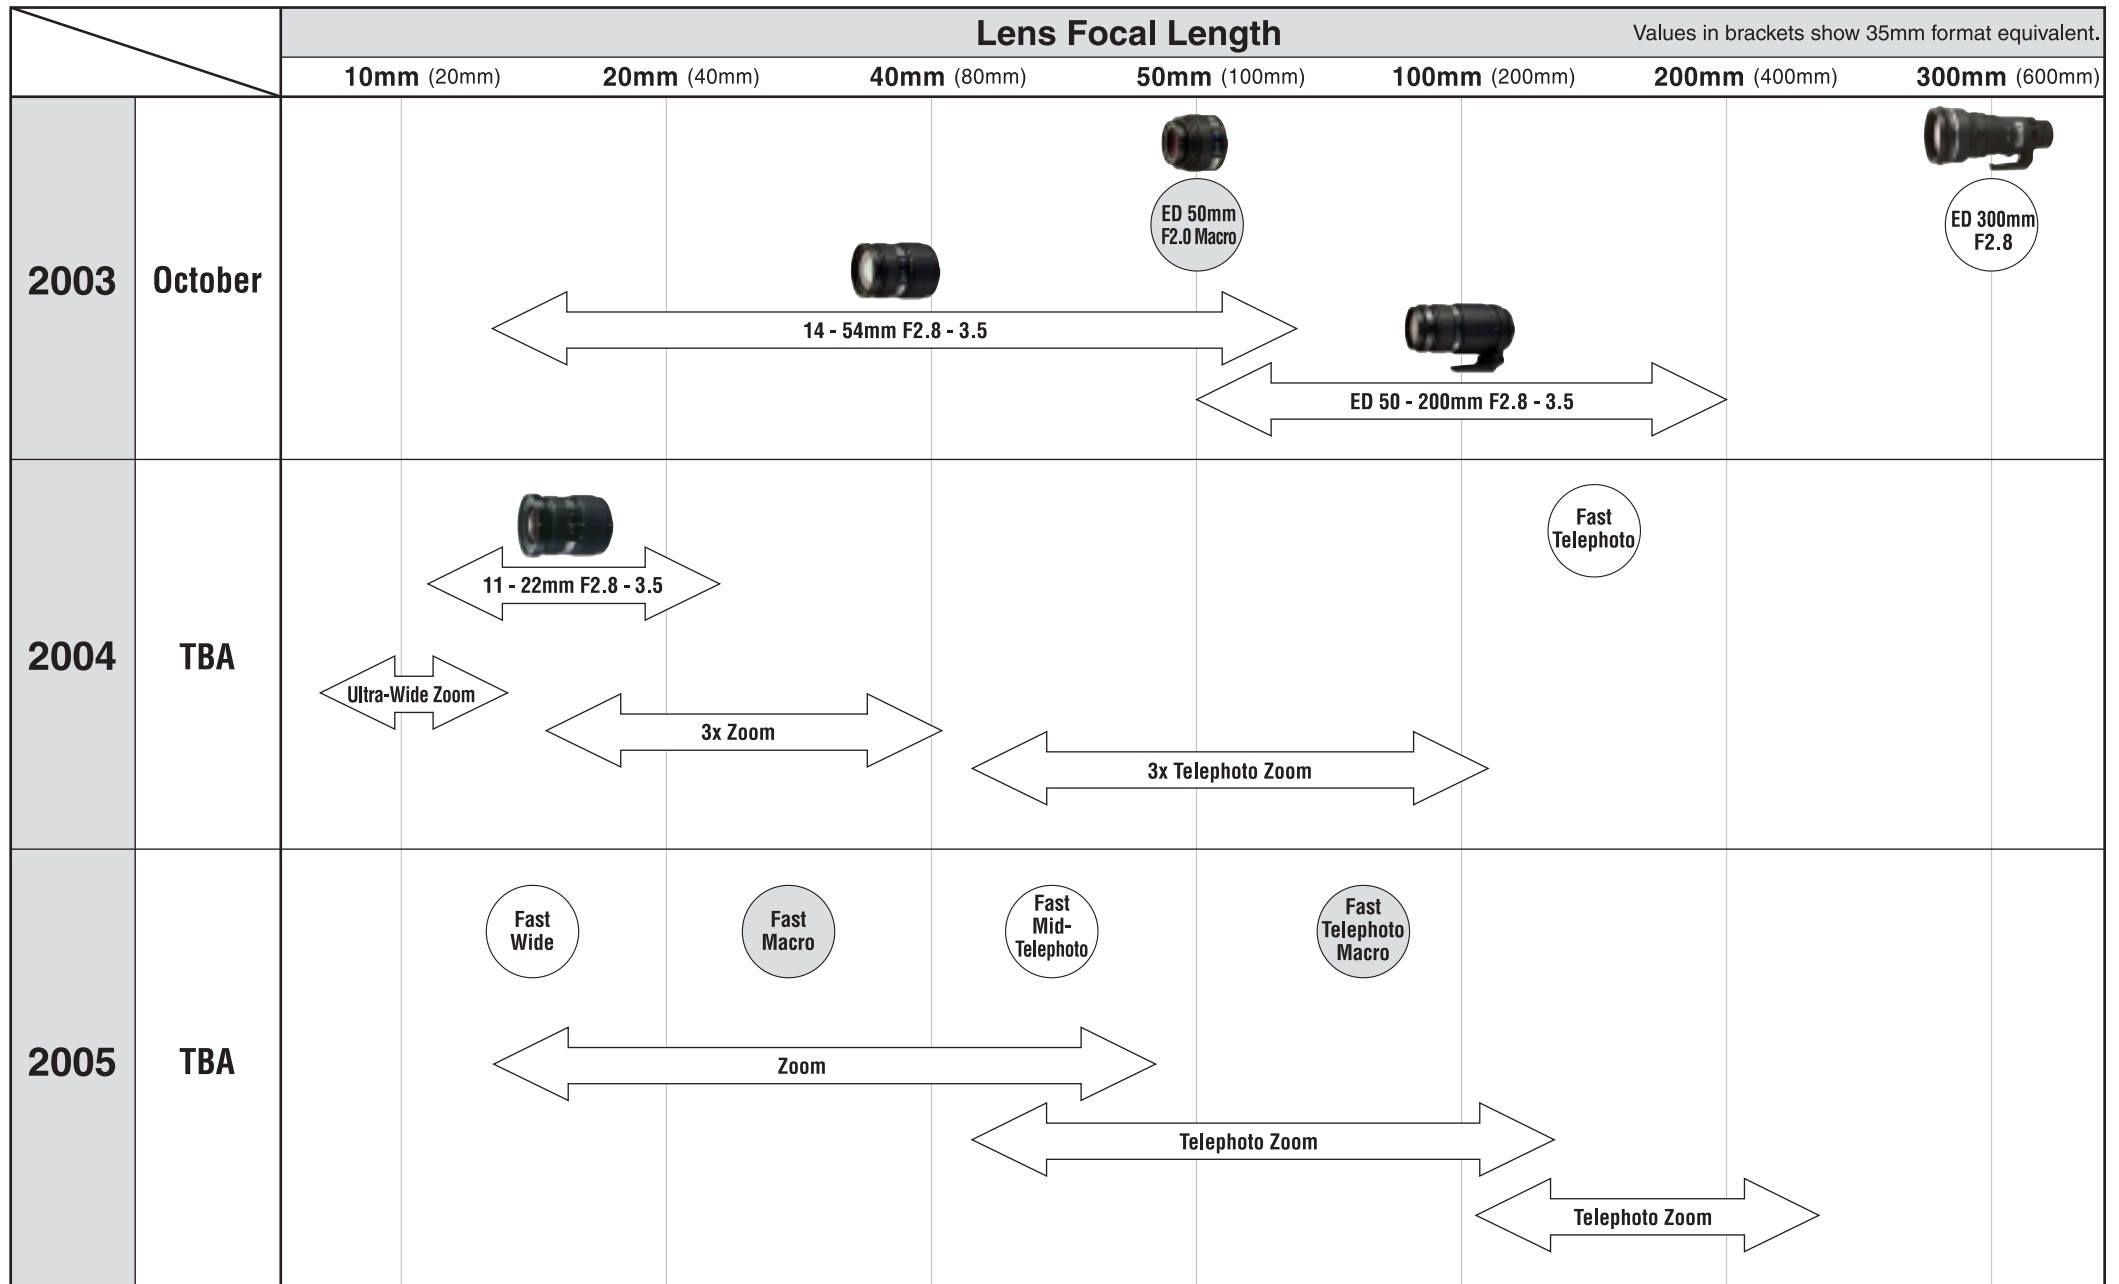

ZUIKO DIGITAL Interchangeable Lens Roadmap

○ Fixed-Focal Lens ● Macro Lens ⇄ Zoom Lens

Note 1) Development plan as of October 2003. Launch schedule may be changed without notice.
 Note 2) Details of exact launch date not yet determined.