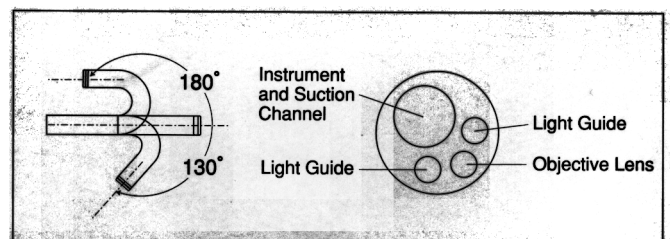

## OES Bronchofiberscope **OLYMPUS BF TYPE MP60**

**Slim design with a wide channel extends your reach  
into the bronchi**

With an outer diameter of only 4.0 mm at the distal end, this ingenious design incorporates a wide 2.0 mm channel

- Despite an outer diameter of only 4.0 mm at the distal end, this scope incorporates a large 2.0 mm instrument channel that can accommodate standard forceps for use in peripheral lung biopsies.
- Wide 120° field of view enables accurate observation of a wider area.
- 180° up / 130° down angulation for easier maneuvering in the bronchi.
- 600 mm working length ideal for use in the tracheobronchial tree.
- Compatible with both OES and EVIS video systems.

■ Specifications

Optical System	Field of view	120°
	Direction of view	0° (Forward viewing)
	Depth of field	3~50mm
Insertion Tube	Distal end outer diameter	4.4mm
	Insertion tube outer diameter	4.4mm
	Working length	600mm
Instrument Channel	Channel inner diameter	2.0mm
	Minimum visible distance	3mm from distal end
Bending Section	Angulation range	Up180°, Down130°