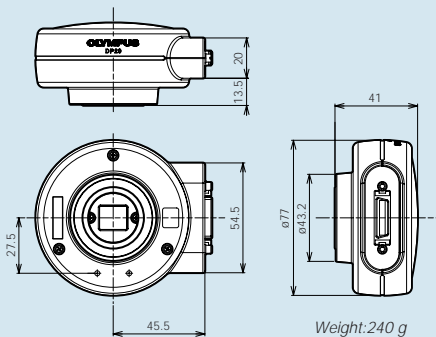

## Dimensions

(unit: mm)

### Camera head

### Handset control unit

Weight: 630g

Interface cable: length 1.5 m