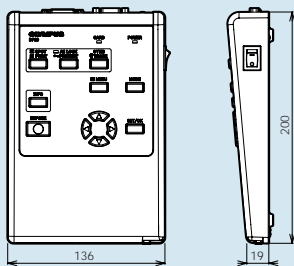

## Dimensions

(unit: mm)

### Camera head

### Handset control unit

Weight: 630g

Interface cable: length 1.5 m