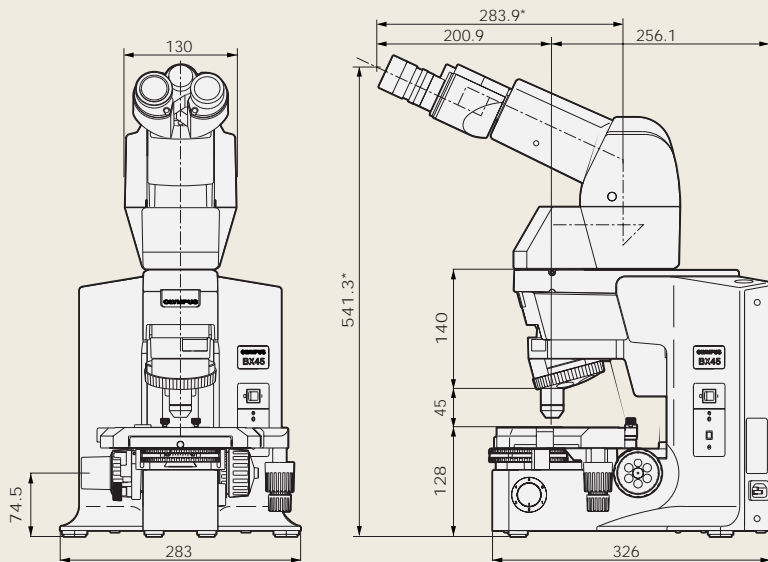

BX45/BX45A dimensions

(unit: mm)

The length marked with an asterisk (*) may vary according to interpupillary distance. Distance for figure shown is 62mm.