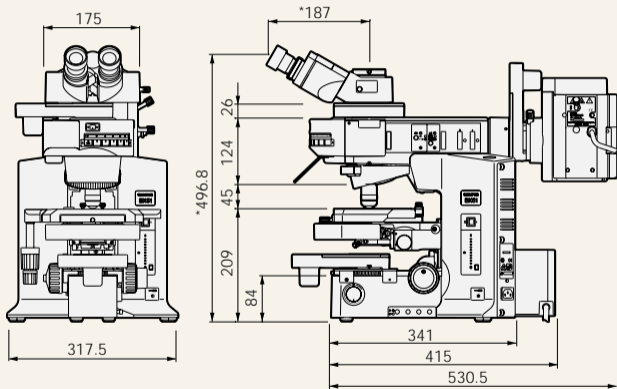

BX51+motorized unit dimensions

(unit: mm)

The length marked with an asterisk (*) may vary according to interpupillary distance. Distance for figure shown is 62mm.